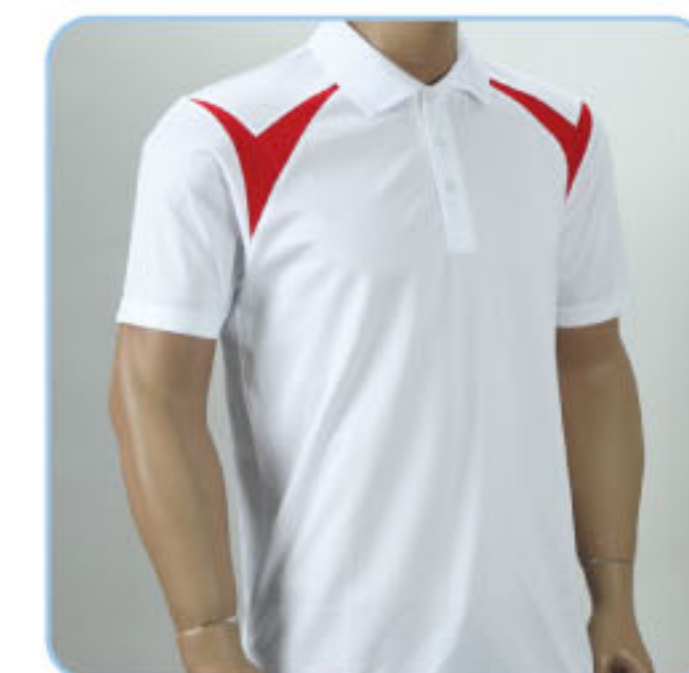

100% Microfibre
Sizes: 2XS-3XL (Unisex) Weight: 170g/m²

QD2400 • White/Red