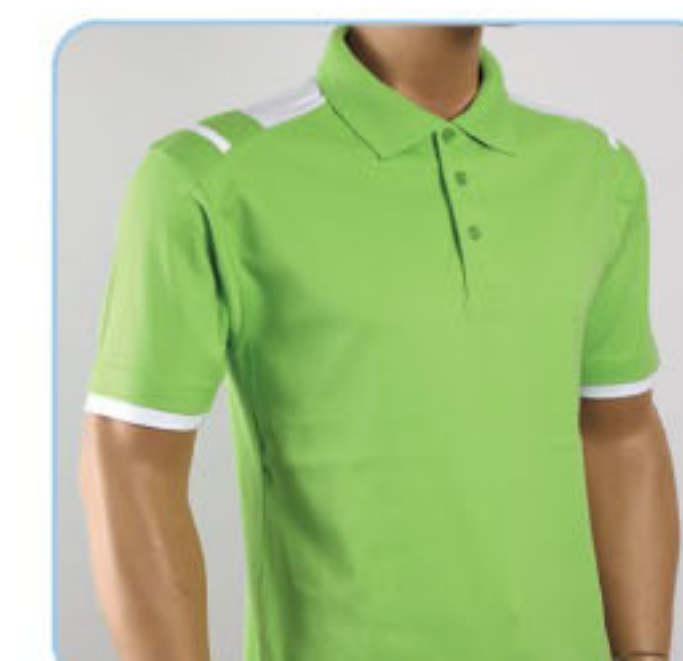

CI0513 • Lime Green/White