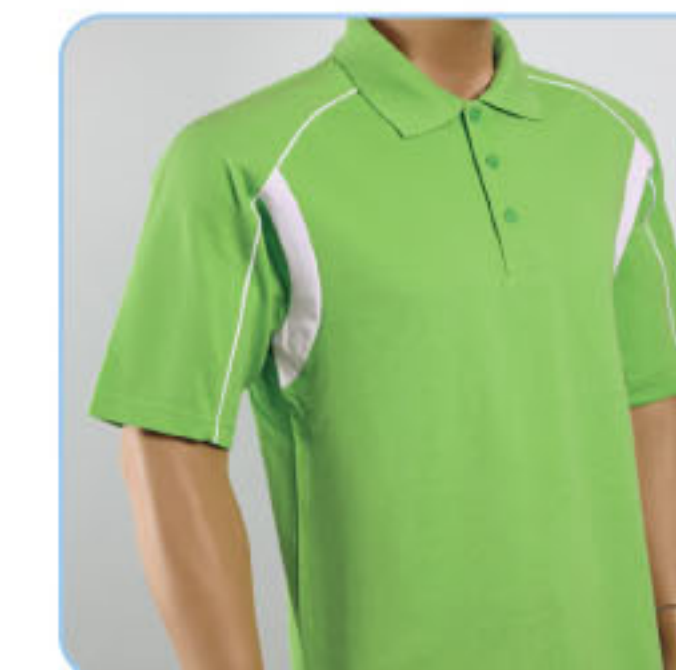

HC0713 • Lime Green/White