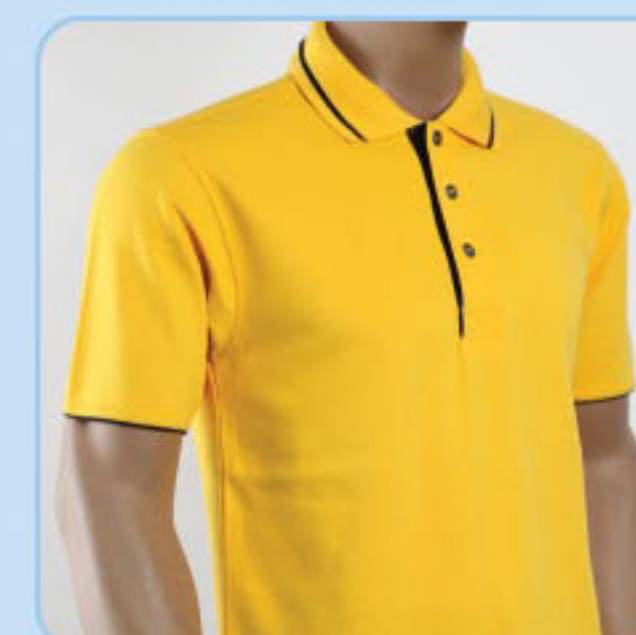

CI0205 • Red

**Cotton Interlock - 300 Series**

60% Cotton  
40% Polyester

Weight: 210g/m<sup>2</sup>

CI0300 • White

CI0301 • Navy

CI0303 • Beige

**Horizon**