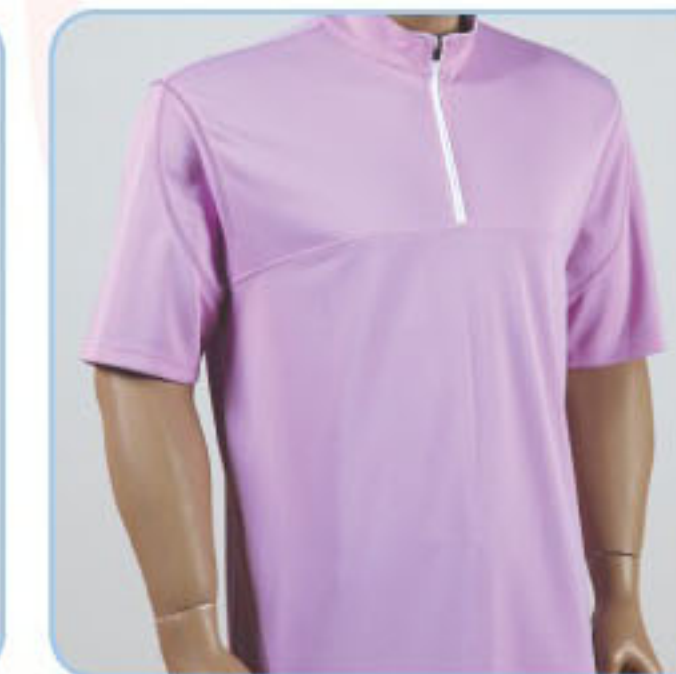

# QuickDry

Unisex

100% Microfibre  
 Sizes: XS-3XL (Unisex) Weight: 170g/m<sup>2</sup>

QD1800 • White/Red

QD1802 • Black/Red

QD1804 • LT. Yellow/Black

QD1805 • Red/Black

QD1813 • Lime Green/White