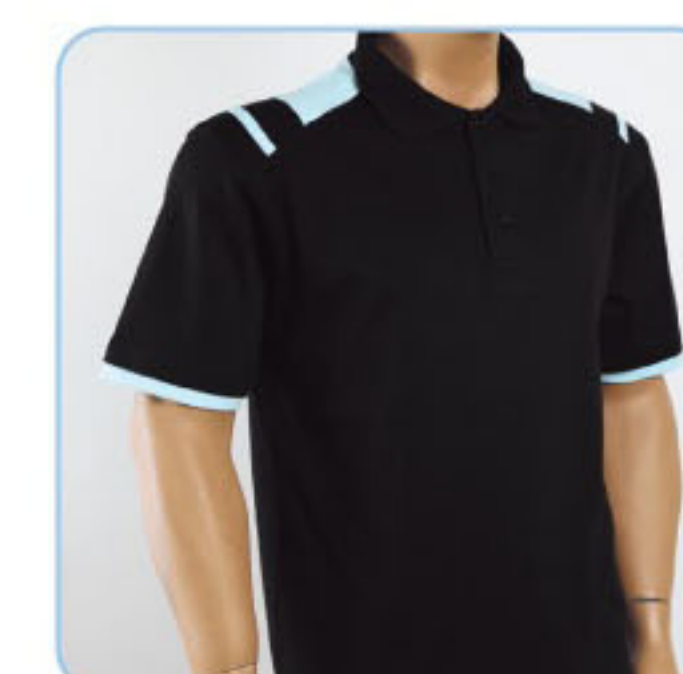

CI0407 • Orange/White  
 (P/Black)

CI0413 • Lime Green/White  
 (P/Black)

60% Cotton 40% Polyester  
 Sizes: XS-3XL (Unisex) Weight: 210g/m<sup>2</sup>

CI0500 • White/Powder Blue

CI0502 • Black/Powder Blue