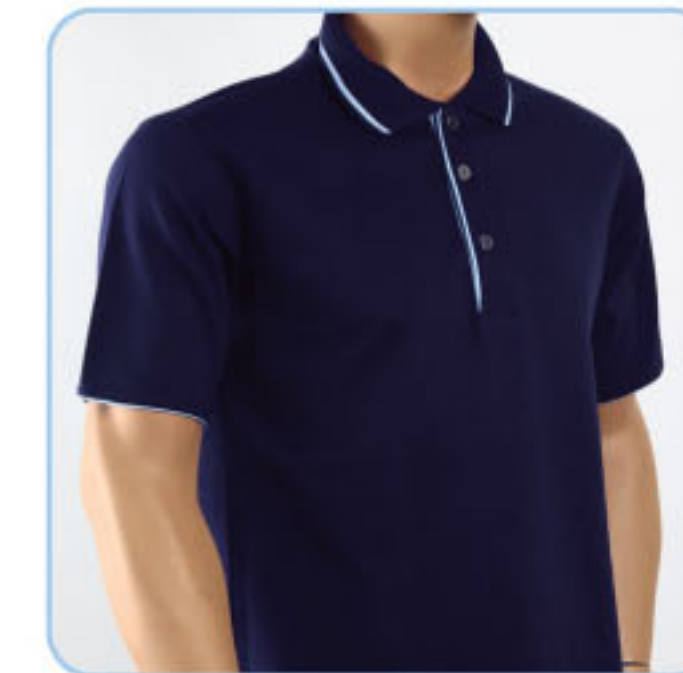

# Horizon

Back View

60% Cotton 40% Polyester  
 Sizes: XS-3XL (Unisex) Weight: 215g/m<sup>2</sup>

HZ0100 • White/Navy

HZ0101 • Navy/LT. Blue

HZ0102 • Black/Yellow

HZ0107 • Orange/Black

HZ0110 • Lt. Blue/Navy