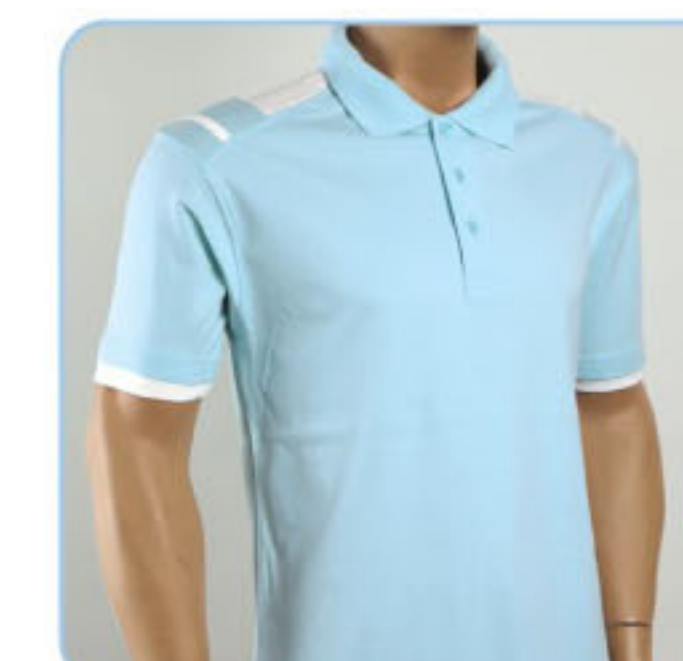

CI0518 • Powder Blue/White