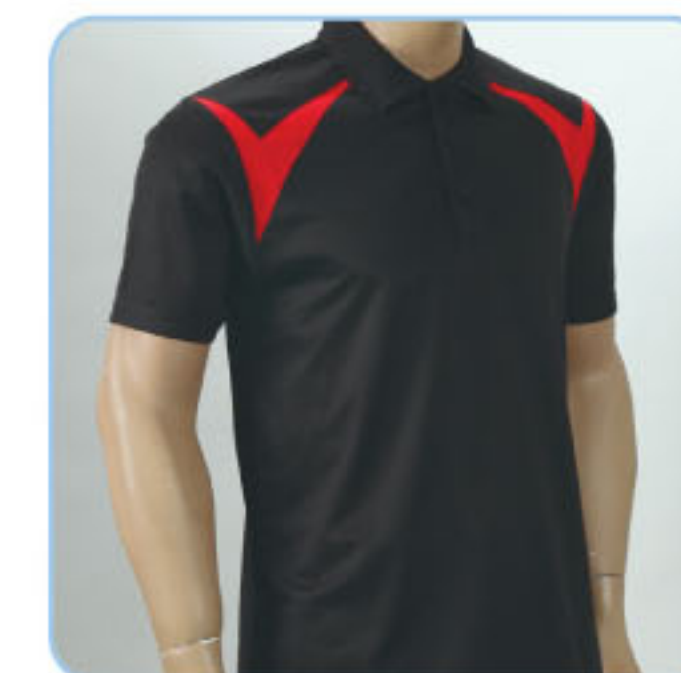

QD2313 • Lime Green/Yellow  
(P/Yellow)

QD2326 • Magenta/Black  
(P/Black)

100% Microfibre  
 Sizes: 2XS-3XL (Unisex) Weight: 170g/m<sup>2</sup>

QD2400 • White/Red

QD2402 • Black/Red

QD2405 • Red/Black

QD2407 • Orange/Black