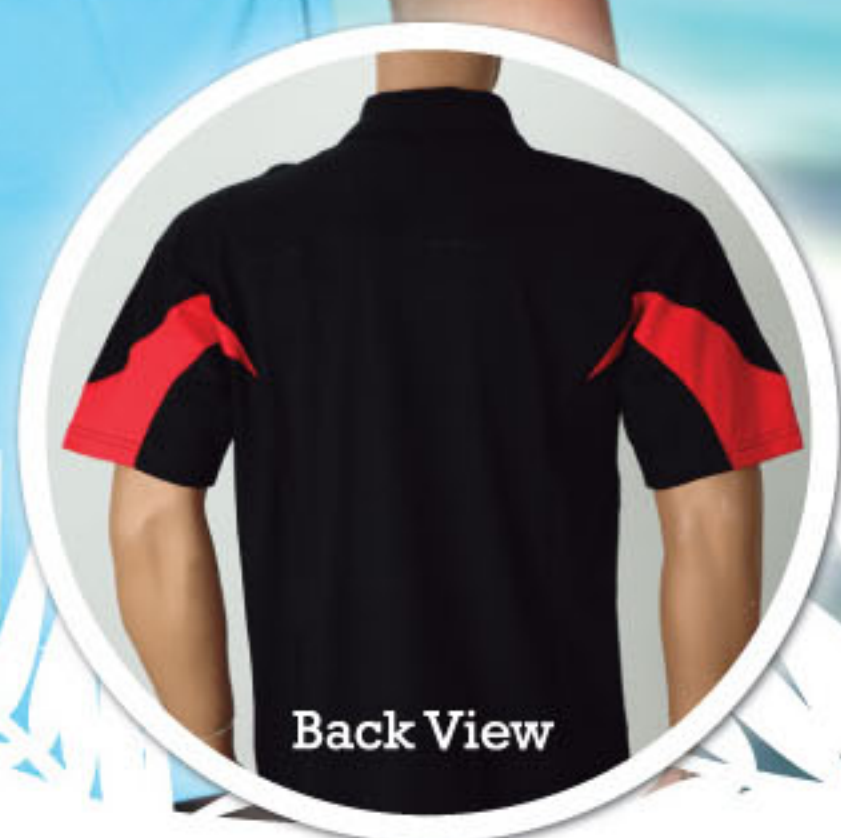

CottonInterlock

NEW

Back View

60% Cotton 40% Polyester
Sizes: 2XS-3XL (Unisex) Weight: 210g/m²