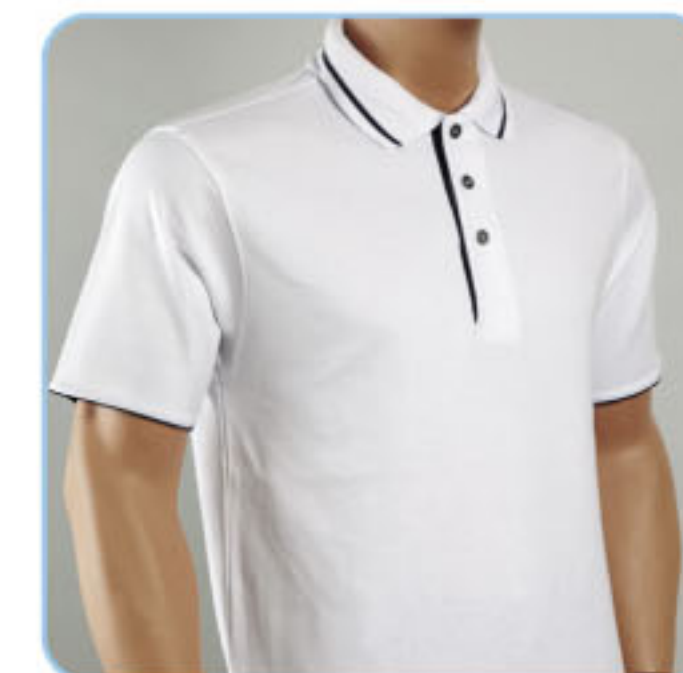

HZ0100 • White/Navy