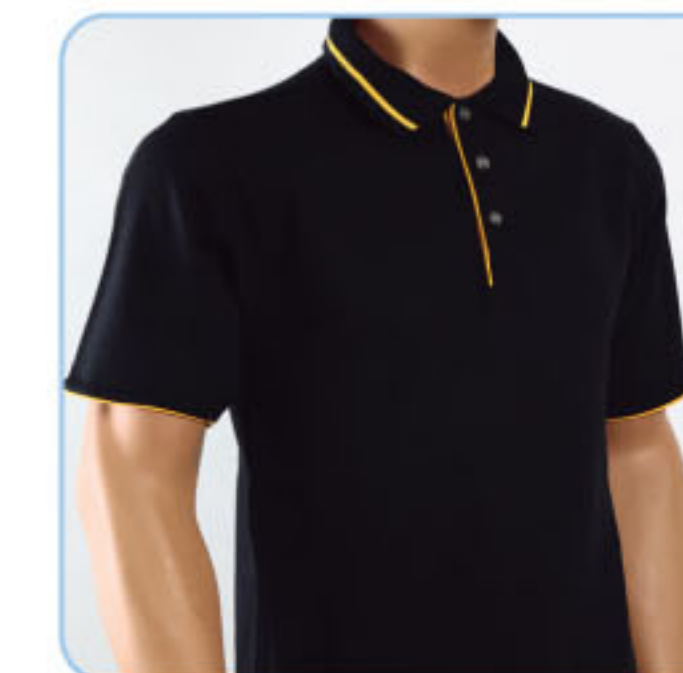

# Horizon

Back View

60% Cotton 40% Polyester  
 Sizes: XS-3XL (Unisex) Weight: 215g/m<sup>2</sup>

HZ0100 • White/Navy

HZ0101 • Navy/LT. Blue

HZ0102 • Black/Yellow

HZ0107 • Orange/Black

HZ0110 • Lt. Blue/Navy