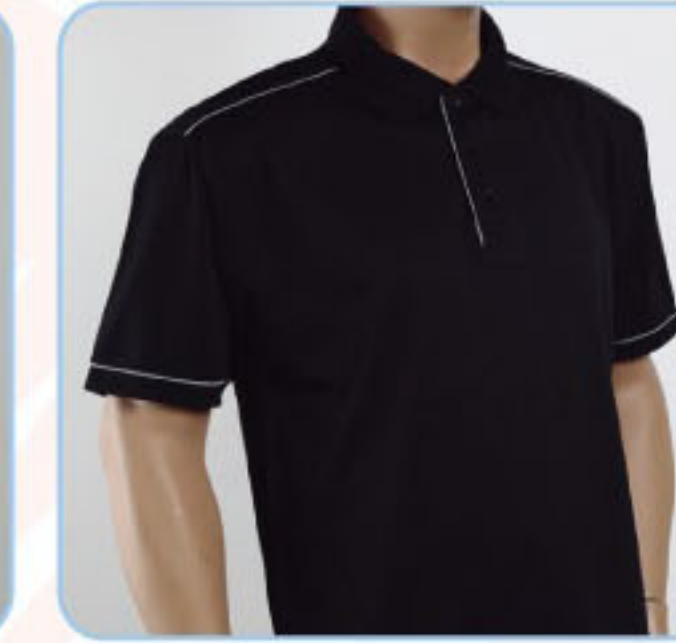

# While Stock Last

Quick Dry  
- 100 Series

60% Cotton  
40% Microfibre

Weight: 200g/m<sup>2</sup>

QD0100 • White

QD0102 • Black

QD0107 • Orange

Quick Dry  
- 300 Series