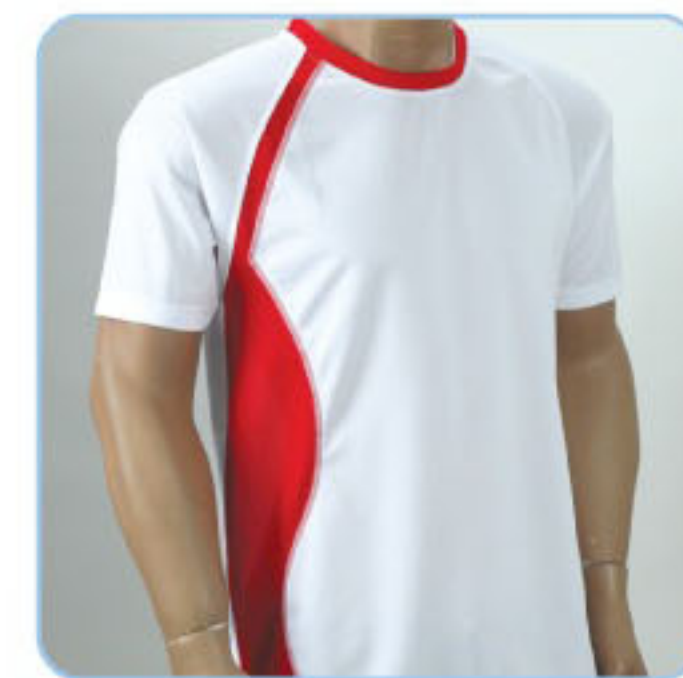

**QD2505** • Red/White  
(P/Black)

**QD2506** • Maroon/White  
(P/White)

**QD2514** • Pink/Grey  
(P/Grey)

**NEW**

100% Microfibre  
 Sizes: 2XS-3XL (Unisex) Weight: 150g/m<sup>2</sup>

**QD2600** • White/Red