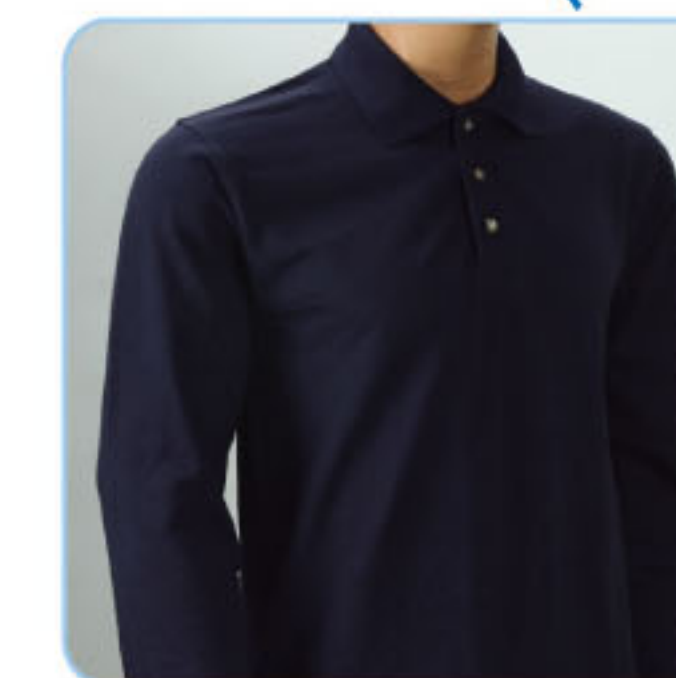

HC0807 • Orange (P/Black)

HC0813 • Green (P/White)

Back View

60% Cotton 40% Polyester  
 Sizes: XS-2XL (Unisex) Weight: 230g/m<sup>2</sup>

NEW

HC0901 • Navy

HC0902 • Black

HC0905 • Red