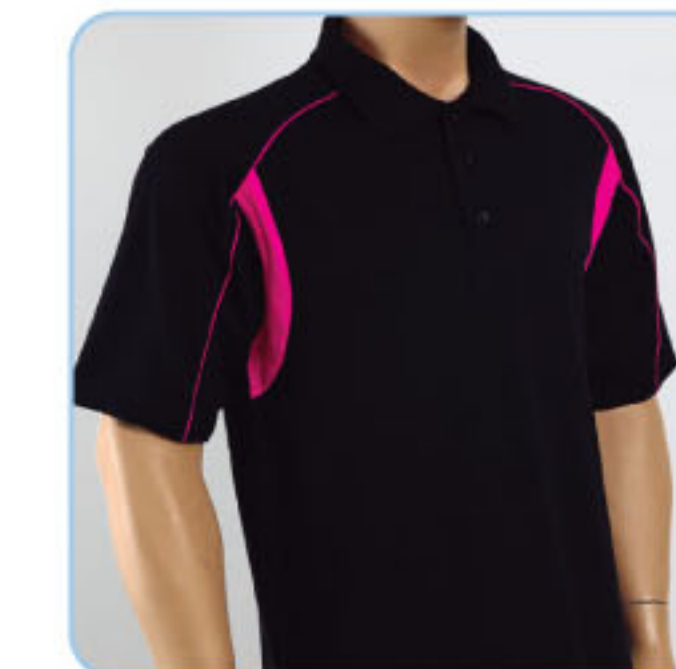

HC0702 • Black/Magenta