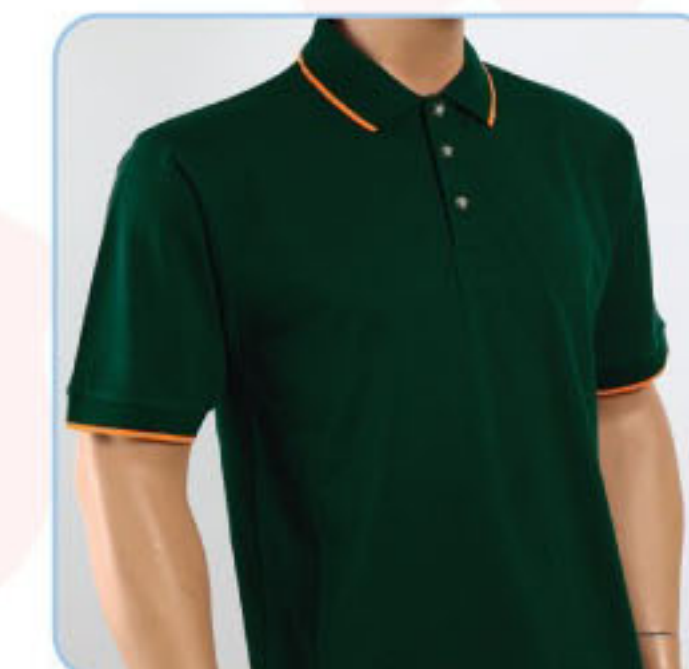

HC0315 • Forest Green (T/Orange)