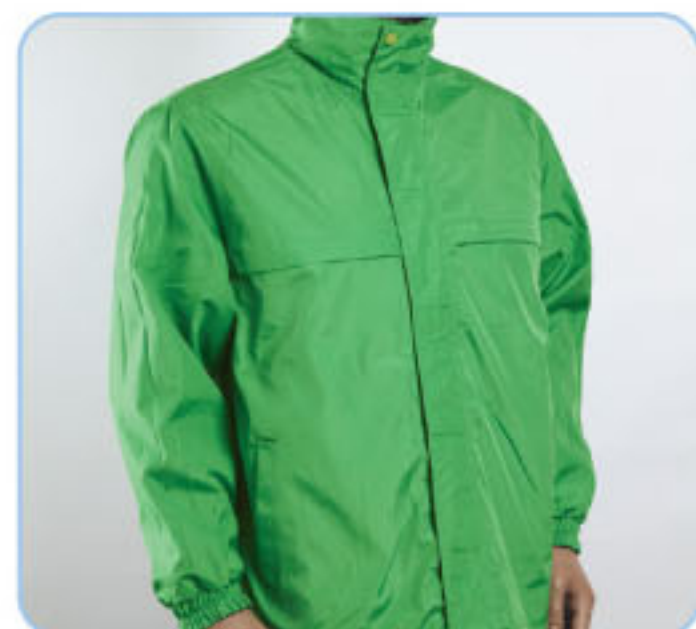

WR0123 • Green/Navy