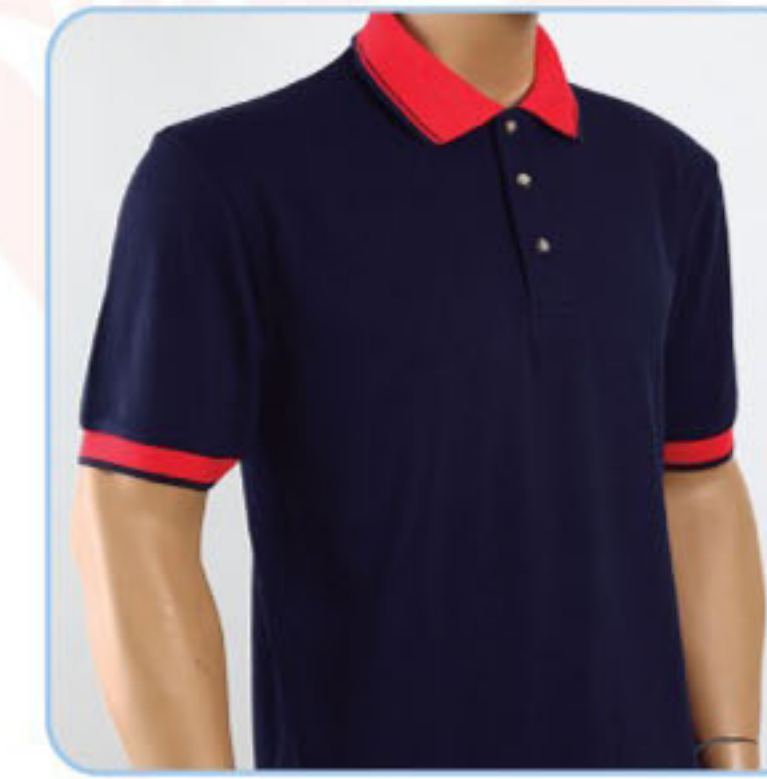

# HoneyComb

60% Cotton 40% Polyester  
Sizes: XS-3XL (Unisex) Weight: 230g/m<sup>2</sup>

HC0200 • White/Navy

HC0201 • Navy/Red

HC0202 • Black/Red

HC0203 • Beige/Navy

HC0204 • Yellow/Navy

HC0205 • Red/Navy