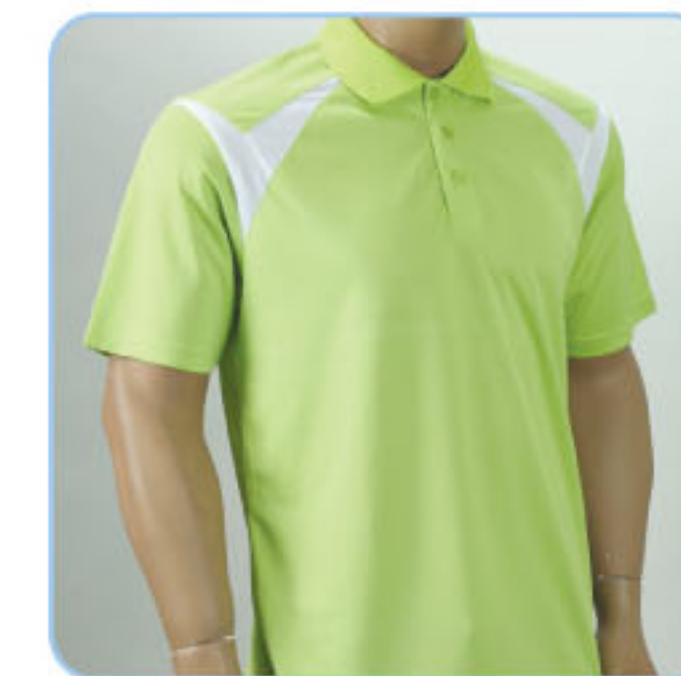

QD2313 • Lime Green/Yellow  
(P/Yellow)

QD2326 • Magenta/Black  
(P/Black)

100% Microfibre  
 Sizes: 2XS-3XL (Unisex) Weight: 170g/m<sup>2</sup>

QD2400 • White/Red

QD2402 • Black/Red

QD2405 • Red/Black

QD2407 • Orange/Black