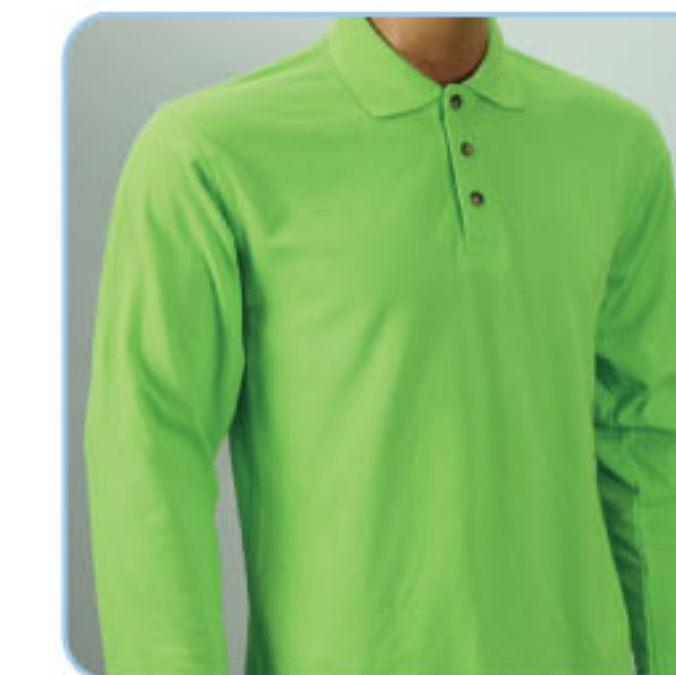

HC0807 • Orange (P/Black)

HC0813 • Green (P/White)

Back View

60% Cotton 40% Polyester  
 Sizes: XS-2XL (Unisex) Weight: 230g/m<sup>2</sup>

NEW

HC0901 • Navy

HC0902 • Black

HC0905 • Red