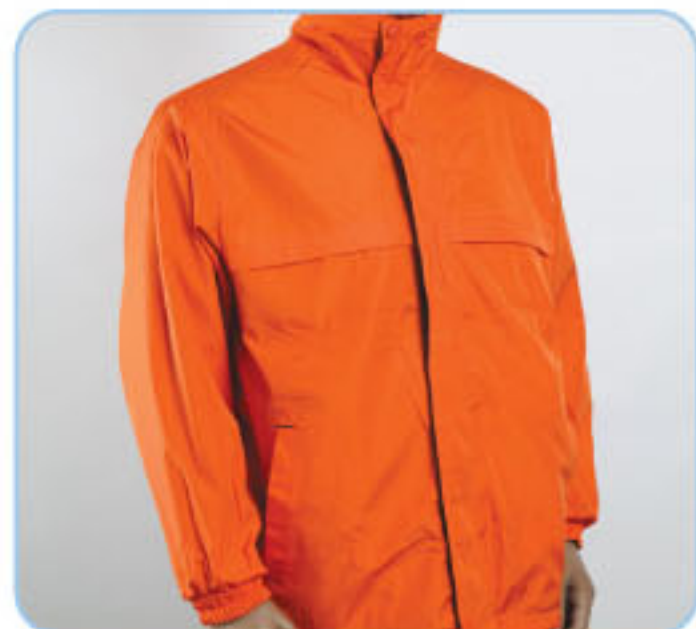

# Reversible Windbreaker

100% Polyester  
 Sizes: 27" - 38"  
 Weight: 270g/m<sup>2</sup>

LP0502 • Male Pant

High Density  
 Sizes: XS-3XL (Unisex)

WR0104 • Yellow/ Black

WR0105 • Red/Black

WR0107 • Orange/Black