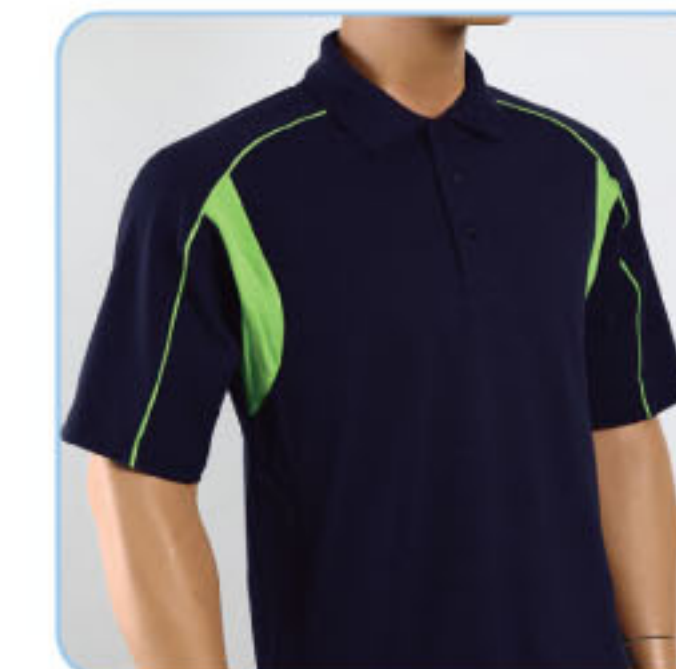

HC0701 • Navy/Lime Green