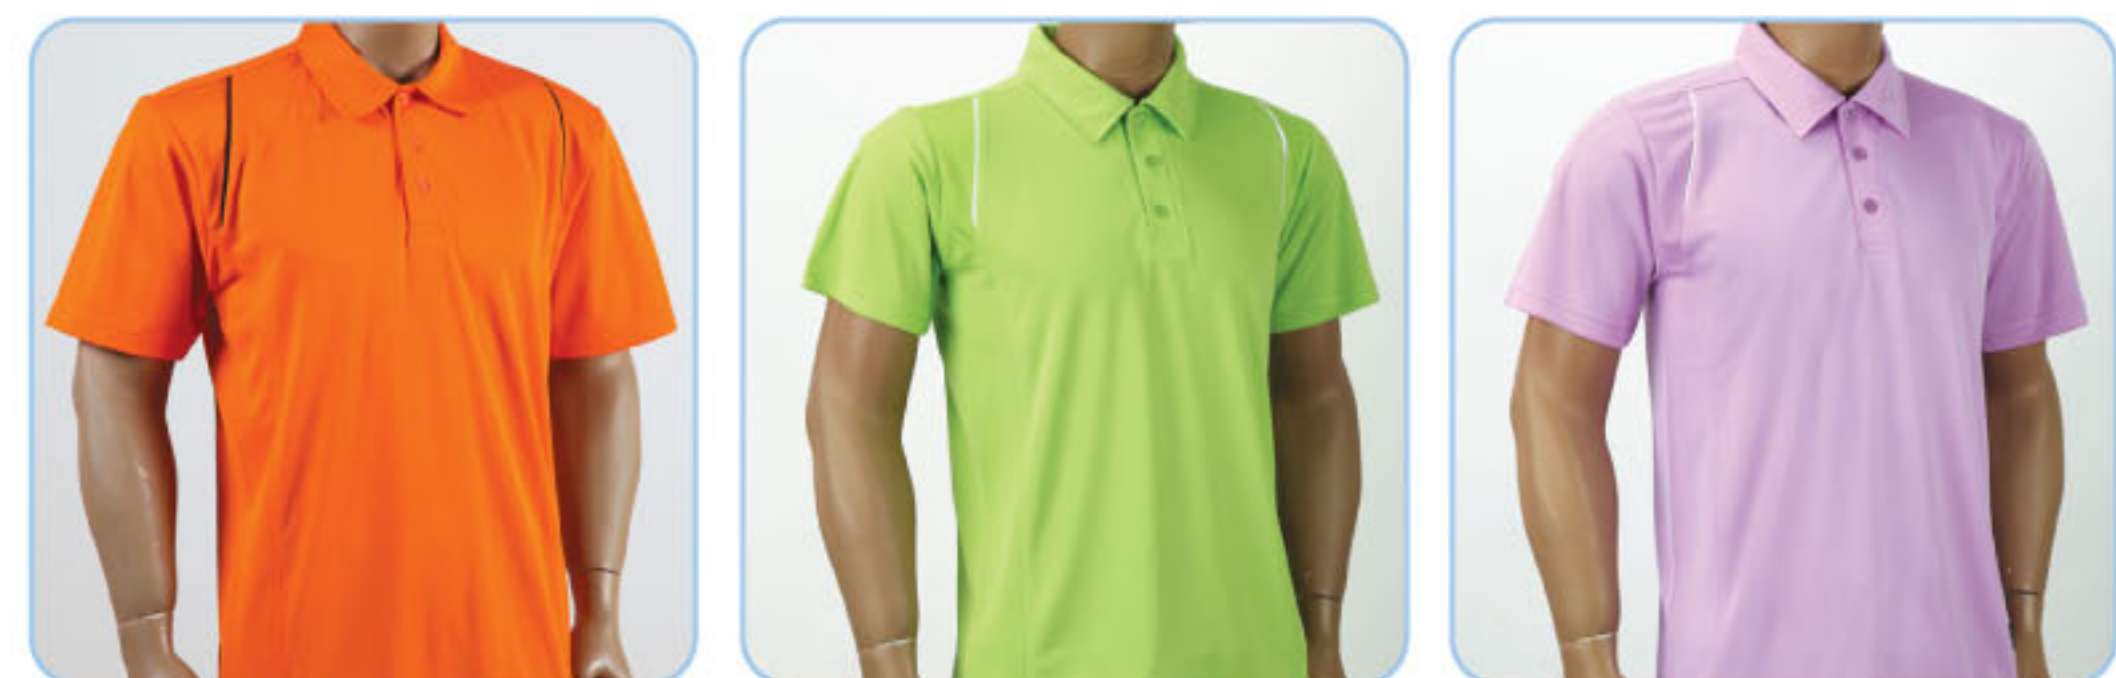

QD2207 • Orange (P/Black)   QD2213 • Lime Green (P/White)   QD2220 • LT. Purple (P/White)

Quick Dry