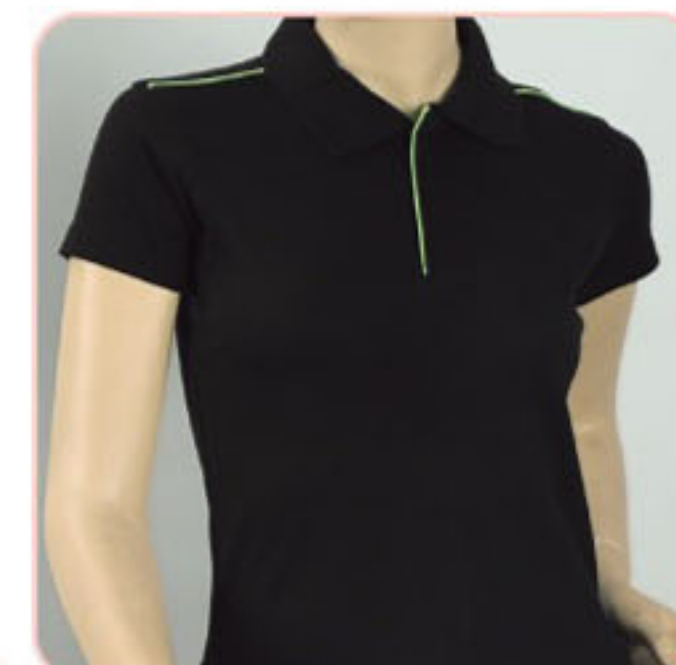

CI0613 • Lime Green/Black

CI0620 • LT. Purple/White

60% Cotton 40% Polyester  
 Sizes: S-XL (Female) Weight: 210g/m<sup>2</sup>

**Female**

CI0700 • White/Red

CI0701 • Navy/LT. Blue

CI0702 • Black/Lime Green