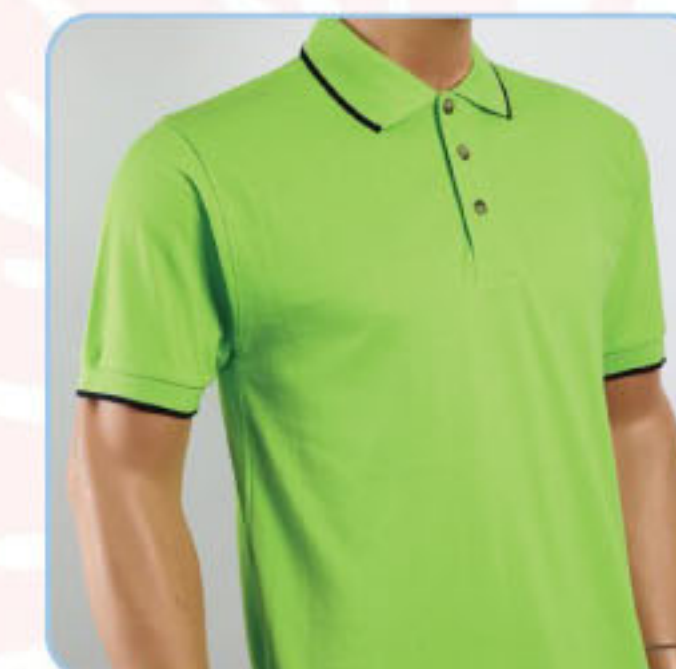

HC0313 • Lime Green (T/Navy)