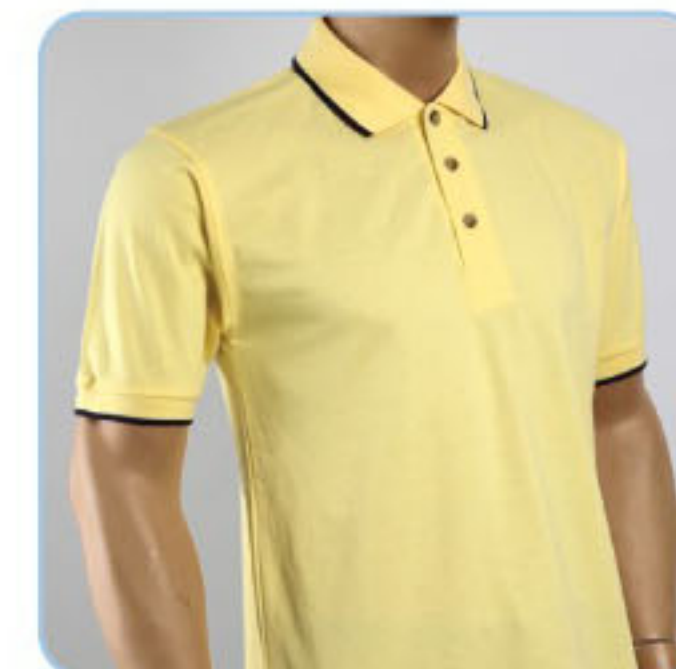

# HoneyComb

60% Cotton 40% Polyester  
Sizes: XS-3XL (Unisex) Weight: 230g/m<sup>2</sup>

HC0300 • White (T/Navy)

HC0301 • Navy (T/Yellow)

HC0302 • Black (T/Orange)

HC0304 • Yellow (T/Navy)

HC0305 • Red (T/Navy)