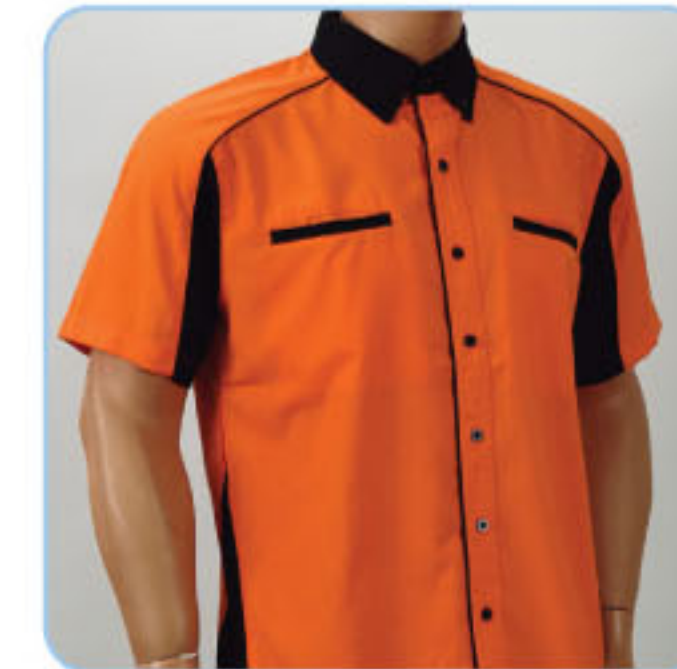

65% Polyester 35% Viscose  
 Sizes: S-3XL (Unisex) Weight: 200g/m<sup>2</sup>

Back View

F1 1000 • White/Red  
 (P/Red)

F1 1001 • Navy/White  
 (P/White)

F1 1005 • Red/Black  
 (P/Black)

F1 1007 • Orange/Black  
 (P/Black)