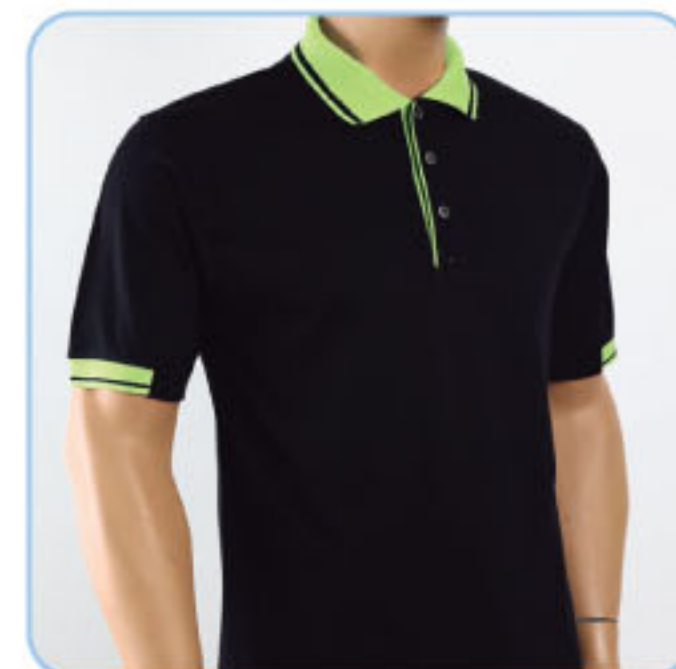

# HoneyComb

60% Cotton 40% Polyester  
 Sizes: XS-3XL (Unisex) Weight: 230g/m<sup>2</sup>

HC0600 • White/Orange

HC0601 • Navy/Orange

HC0602 • Black/Lime Green

HC0605 • Red/Black

HC0607 • Orange/Black

60% Cotton 40% Polyester  
 Sizes: XS-3XL (Unisex) Weight: 230g/m<sup>2</sup>