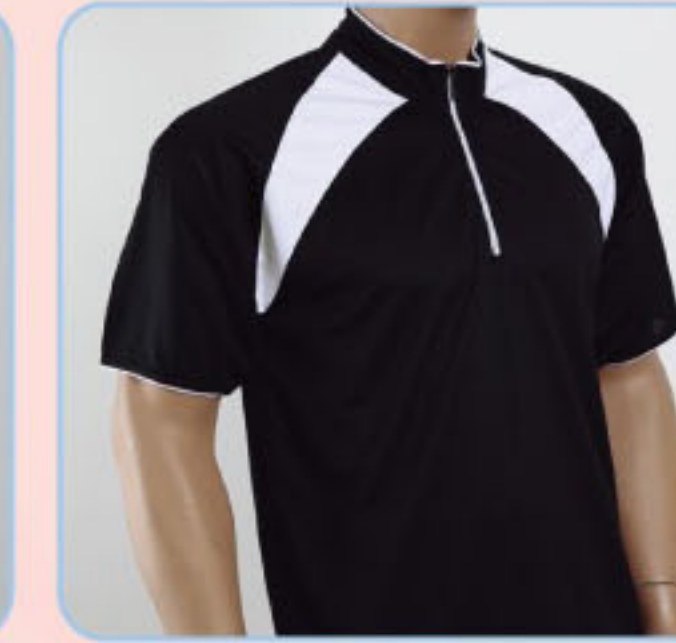

QD0302 • Black/White