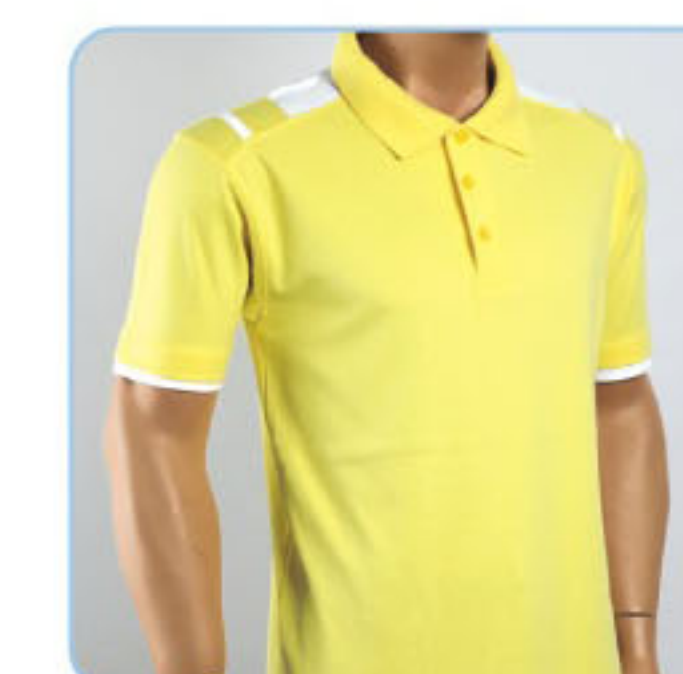

CI0407 • Orange/White  
 (P/Black)

CI0413 • Lime Green/White  
 (P/Black)

60% Cotton 40% Polyester  
 Sizes: XS-3XL (Unisex) Weight: 210g/m<sup>2</sup>

CI0500 • White/Powder Blue

CI0502 • Black/Powder Blue