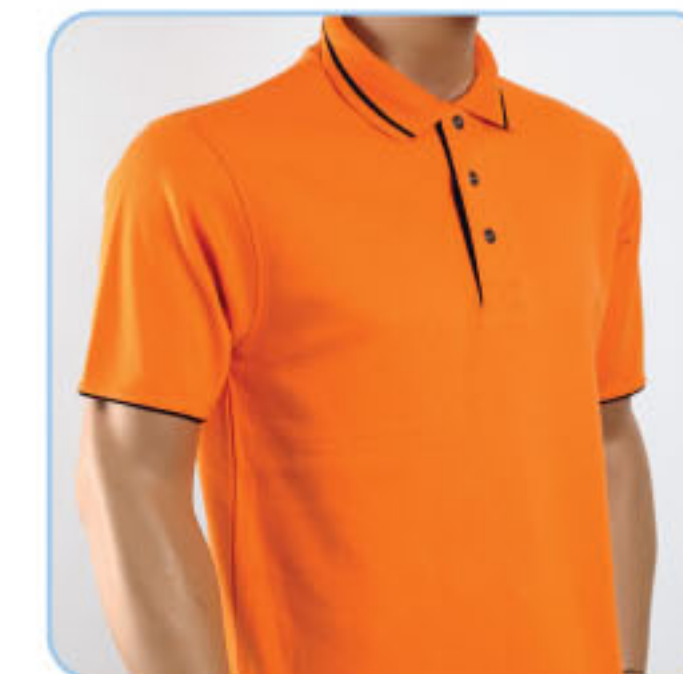

# Horizon

Back View

60% Cotton 40% Polyester  
 Sizes: XS-3XL (Unisex) Weight: 215g/m<sup>2</sup>

HZ0100 • White/Navy

HZ0101 • Navy/LT. Blue

HZ0102 • Black/Yellow

HZ0107 • Orange/Black

HZ0110 • Lt. Blue/Navy